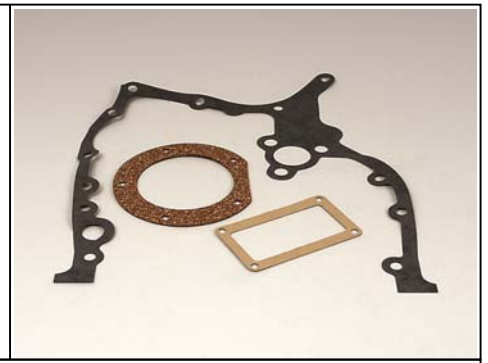

**Gear box gaskets /
Växellådspackningar**

Engine Type/Motortyp Vechicle Type/Modell		
DR860, DR860T, GM616, LM620/640, LM840, LM841	Part No./ Best. nr EPL-6172	Ref. No./ Ref. nr 736172
861, 616B/646, 622/642, 860S, DR860, DR860T, DR860TL, GM616, LM620/640, LM621/641, LM840, LM841, LM841 D60	Part No./ Best. nr EPL-6328	Ref. No./ Ref. nr 736328
HT100/120, HT130/131/132	Part No./ Best. nr EPL-6354	Ref. No./ Ref. nr 11036354 (4718153)
DR860, DR860T, DR860TL, LM620/640, LM621/641, LM840, LM841, LM845/846, TC860TL	Part No./ Best. nr EPL-636	Ref. No./ Ref. nr 736636
HT90	Part No./ Best. nr EPL-6370	Ref. No./ Ref. nr 11036370 (11036027) (4871186)
HT131/132	Part No./ Best. nr EPL-6703	Ref. No./ Ref. nr 11036703
HT131/132	Part No./ Best. nr EPL-6704	Ref. No./ Ref. nr 11036704
HT131/132	Part No./ Best. nr EPL-6886	Ref. No./ Ref. nr 11036886
4600B, L120D, L150/L150C, L150D, L160, L180/L180C BM, L180D, L180DHL	Part No./ Best. nr EPL-7055	Ref. No./ Ref. nr 11037055
L120C, L120D, L150/L150C, L150D, L160, L180/L180C BM, L180D, L180DHL	Part No./ Best. nr EPL-7062	Ref. No./ Ref. nr 11037062
L120D, L150/L150C, L150D, L160, L180/L180C BM, L180D, L180DHL	Part No./ Best. nr EPL-7135	Ref. No./ Ref. nr 11037135
L120C, L120D, L150/L150C, L150D, L180/L180C BM, L180D, L180DHL	Part No./ Best. nr EPL-7213	Ref. No./ Ref. nr 11037213